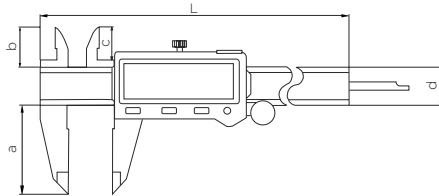

IP67 Digital Calipers

305 Series

NEW

305-06-1

FEATURES

- Resolution: .0005" / 0.01mm
- Plastic housing
- Hold function for easy reading
- Inch/Metric conversion
- Auto power On/Off
- With Thumb Wheel
- Protection level IP67

Code No.	Inch	Accuracy	Metric	Accuracy	Dimensions				
	Range		Range		L	a	b	c	d
305-06-1	0-6"	±.001"	0-150mm	±0.02mm	236mm	40mm	21mm	16.5mm	16mm
305-08-1	0-8"	±.0015"	0-200mm	±0.03mm	286mm	50mm	24mm	19.5mm	16mm
305-12-1	0-12"	±.0015"	0-300mm	±0.03mm	400mm	60mm	25mm	20.5mm	16mm

IP67 Big Screen Digital Calipers

305 Series

305-06-5

FEATURES

- Resolution: .0005" / 0.01mm
- Large screen: (53.5 x 15.5mm) LCD display area
- Auto power Off, extend battery life
- Inch/Metric conversion
- Memory function: Keep the reading even after the display is turned off
- Protection level IP67

With Thumb Wheel	Without Thumb Wheel	Inch Range	Accuracy	Metric Range	Accuracy	Dimensions				
Code No.	Code No.					L	a	b	c	d
305-06-5	305-06-6	0-6"	±.001"	0-150mm	±0.02mm	236mm	40mm	21mm	16.5mm	16mm
305-08-5	305-08-6	0-8"	±.0015"	0-200mm	±0.03mm	286mm	50mm	24mm	19.5mm	16mm
305-12-5	305-12-6	0-12"	±.0015"	0-300mm	±0.03mm	400mm	60mm	25mm	20.5mm	16mm