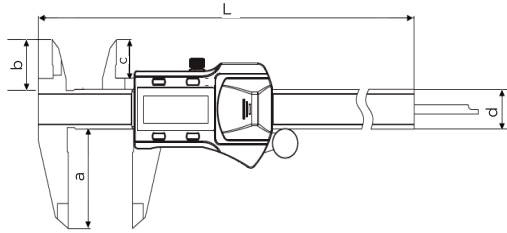

IP67 Digital Calipers

305 Series

NEW

305-06-1

FEATURES

- Resolution: .0005" / 0.01mm
- Plastic housing
- Hold function for easy reading
- Inch/Metric conversion
- Auto power On/Off
- With Thumb Wheel
- Protection level IP67

Code No.	Inch	Accuracy	Metric	Accuracy	Dimensions				
	Range		Range		L	a	b	c	d
305-06-1	0-6"	±.001"	0-150mm	±0.02mm	236mm	40mm	21mm	16.5mm	16mm
305-08-1	0-8"	±.0015"	0-200mm	±0.03mm	286mm	50mm	24mm	19.5mm	16mm
305-12-1	0-12"	±.0015"	0-300mm	±0.03mm	400mm	60mm	25mm	20.5mm	16mm

IP67 Big Screen Digital Calipers

305 Series

305-06-5

FEATURES

- Resolution: .0005" / 0.01mm
- Large screen: (53.5 x 15.5mm) LCD display area
- Auto power Off, extend battery life
- Inch/Metric conversion
- Memory function: Keep the reading even after the display is turned off
- Protection level IP67

With Thumb Wheel	Without Thumb Wheel	Inch Range	Accuracy	Metric Range	Accuracy	Dimensions				
Code No.	Code No.					L	a	b	c	d
305-06-5	305-06-6	0-6"	±.001"	0-150mm	±0.02mm	236mm	40mm	21mm	16.5mm	16mm
305-08-5	305-08-6	0-8"	±.0015"	0-200mm	±0.03mm	286mm	50mm	24mm	19.5mm	16mm
305-12-5	305-12-6	0-12"	±.0015"	0-300mm	±0.03mm	400mm	60mm	25mm	20.5mm	16mm